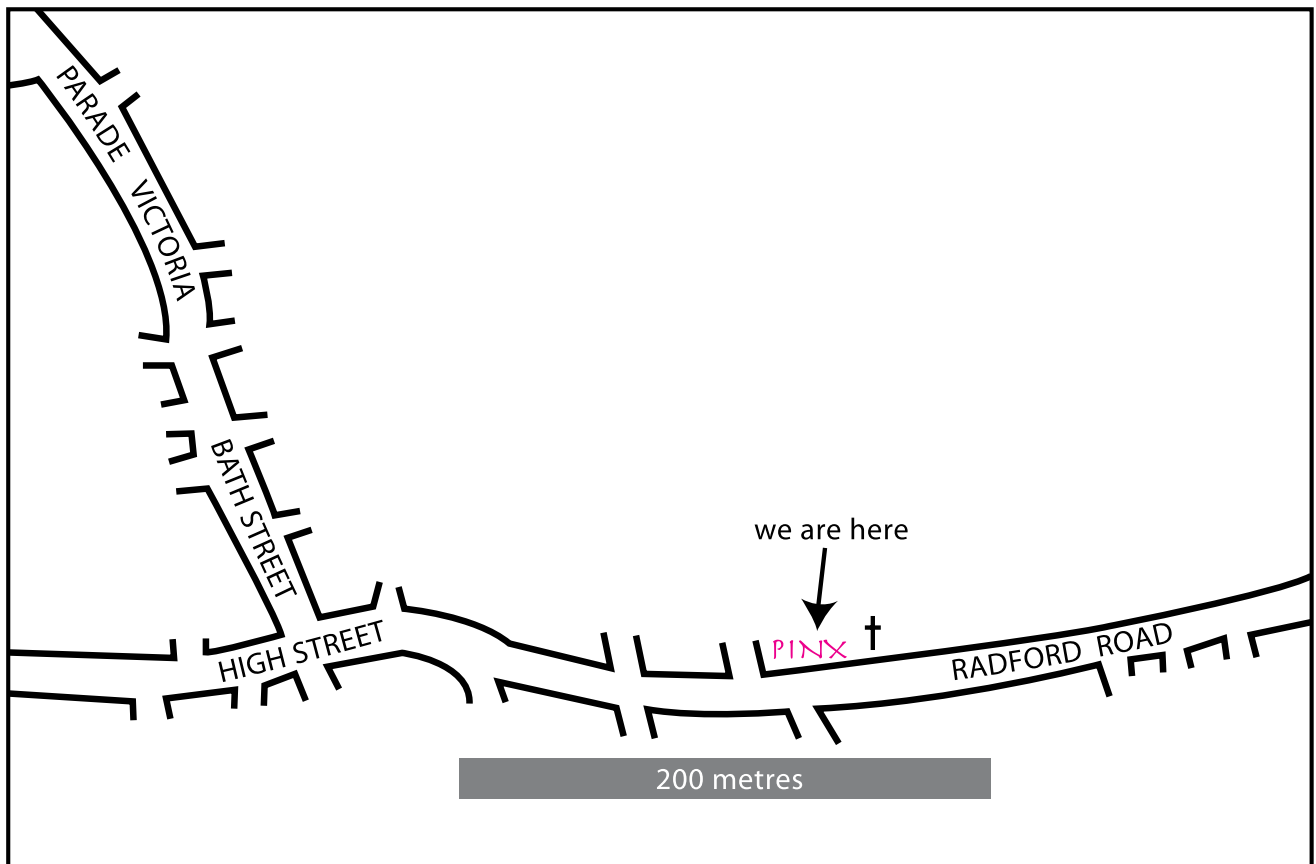

How to find us

Pinx Fitness Ltd
13a Radford Road,
Leamington Spa
Warwickshire
CV31 1NF

Tel. 01926 451414
www.pinxfitness.co.uk